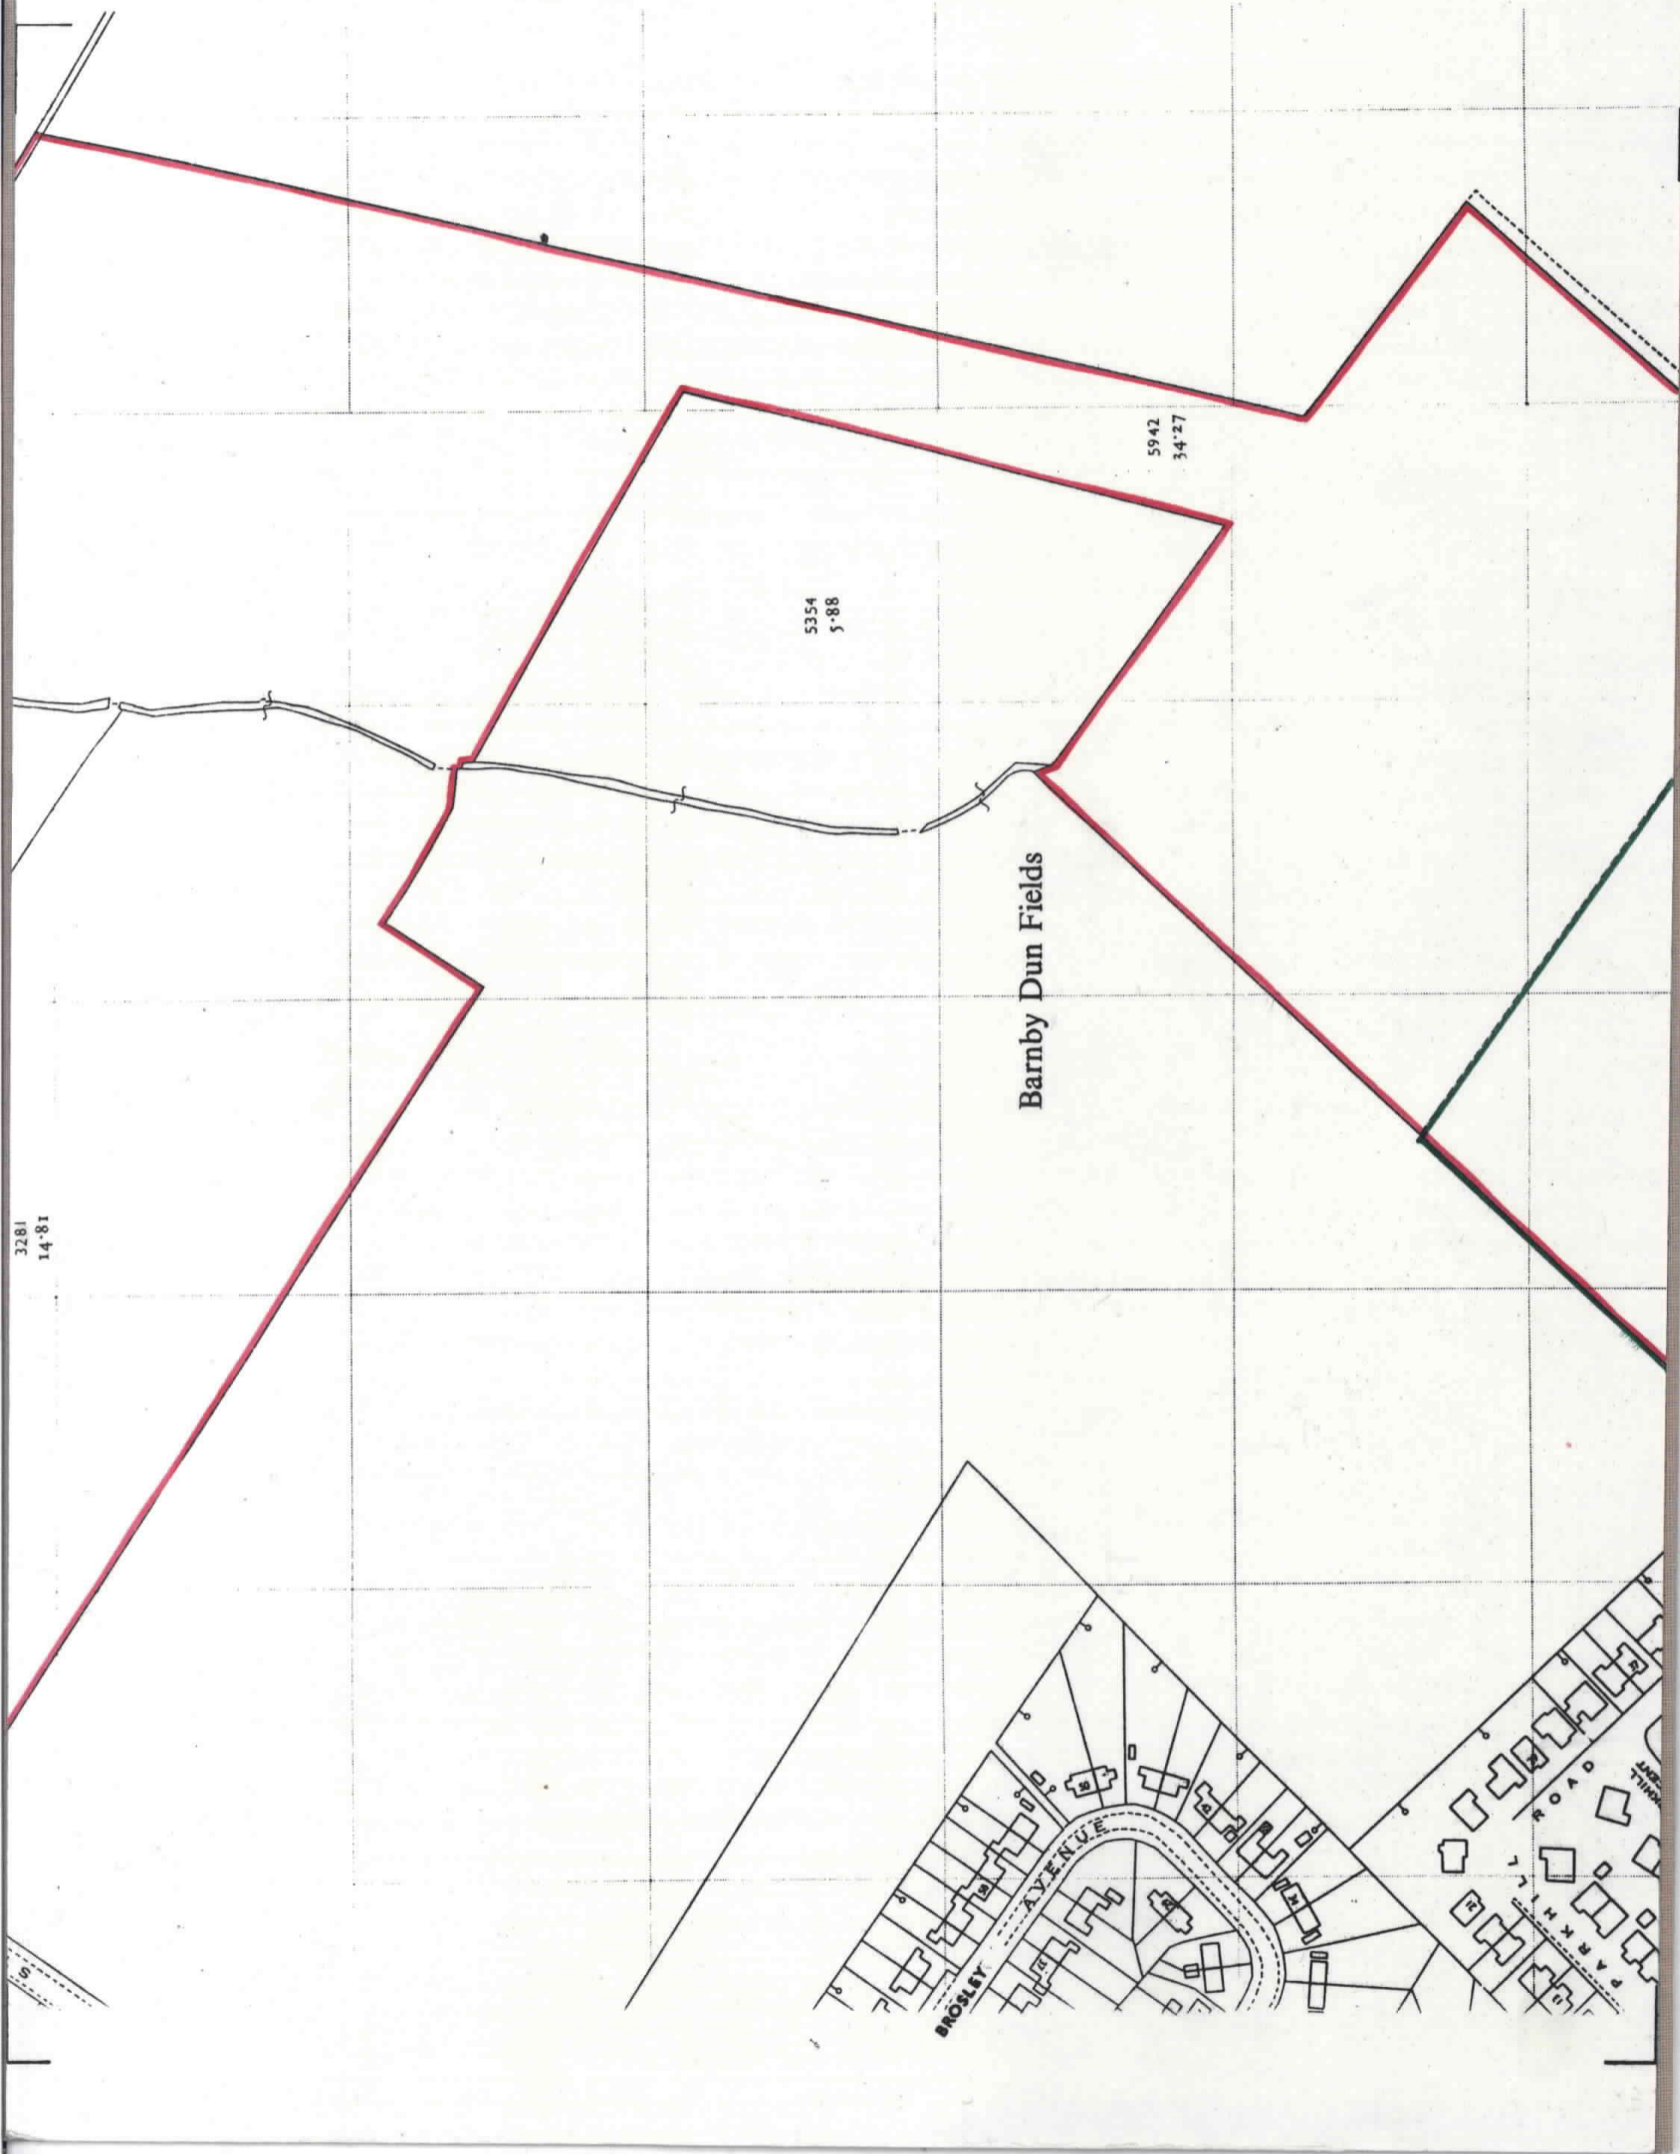

Title No. **SYK 351776**

This is a print of the view of the title plan obtained from HM Land Registry showing the state of the title plan on 16 March 2022 at 12:02:36. This title plan shows the general position, not the exact line, of the boundaries. It may be subject to distortions in scale. Measurements scaled from this plan may not match measurements between the same points on the ground.

This title is dealt with by HM Land Registry, Nottingham Office.

© Crown Copyright. Produced by HM Land Registry. Reproduction in whole or in part is prohibited without the prior written permission of Ordnance Survey. Licence Number 100026316.

H.M. LAND REGISTRY		TITLE NUMBER	
		SYK 158304	
ORDNANCE SURVEY PLAN REFERENCE	SE 6209/6210	SECTION	Scale 1/1250
	COUNTY SOUTH YORKSHIRE	© Crown Copyright 1982	
DONCASTER DISTRICT			

This is a print of the view of the title plan obtained from HM Land Registry showing the state of the title plan on 16 March 2022 at 12:02:36. This title plan shows the general position, not the exact line, of the boundaries. It may be subject to distortions in scale. Measurements scaled from this plan may not match measurements between the same points on the ground.

This is a print of the view of the title plan obtained from HM Land Registry showing the state of the title plan on 16 March 2022 at 12:02:36. This title plan shows the general position, not the exact line, of the boundaries. It may be subject to distortions in scale. Measurements scaled from this plan may not match measurements between the same points on the ground.