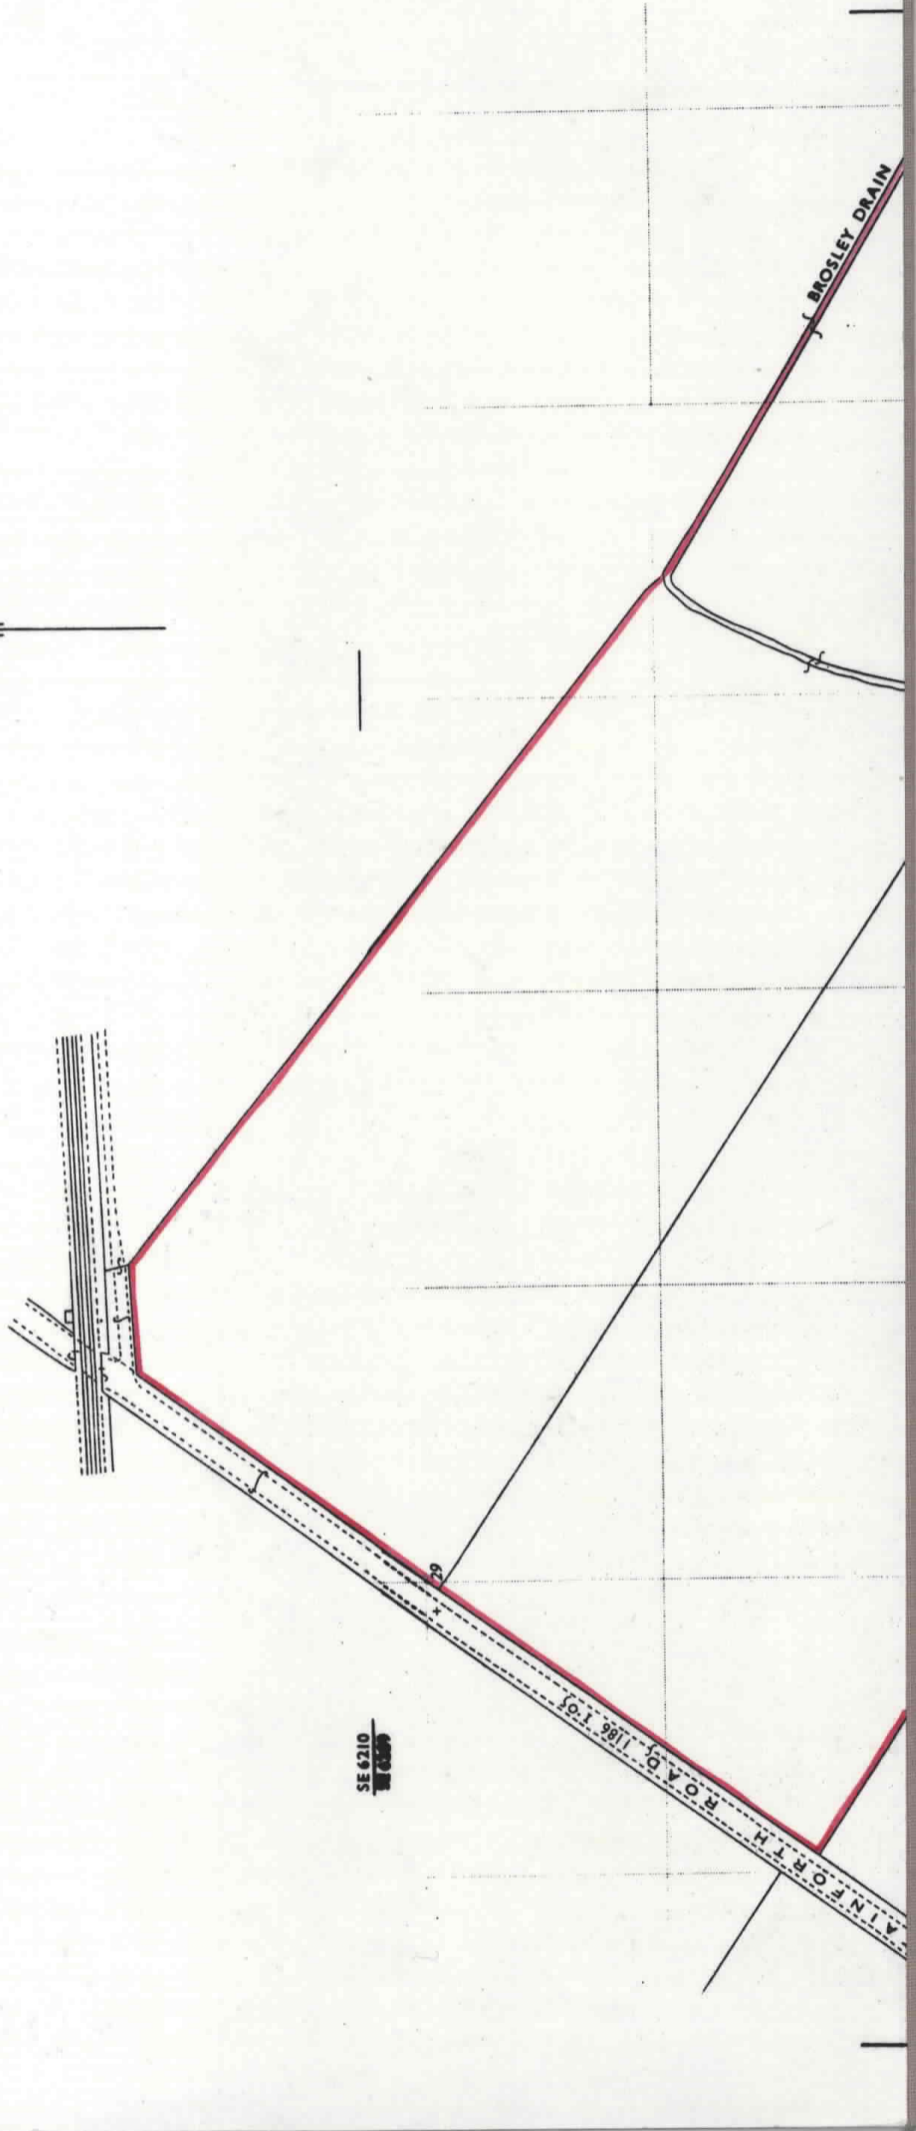

Title No. **SYK 351776**

This is a print of the view of the title plan obtained from HM Land Registry showing the state of the title plan on 16 March 2022 at 12:02:36. This title plan shows the general position, not the exact line, of the boundaries. It may be subject to distortions in scale. Measurements scaled from this plan may not match measurements between the same points on the ground.

H.M. LAND REGISTRY		TITLE NUMBER	
		SYK 158304	
ORDNANCE SURVEY PLAN REFERENCE	SE 6209/6210	SECTION	Scale 1/1250
	COUNTY SOUTH YORKSHIRE	© Crown Copyright 1982	
DONCASTER DISTRICT			

This is a print of the view of the title plan obtained from HM Land Registry showing the state of the title plan on 16 March 2022 at 12:02:36. This title plan shows the general position, not the exact line, of the boundaries. It may be subject to distortions in scale. Measurements scaled from this plan may not match measurements between the same points on the ground.

This is a print of the view of the title plan obtained from HM Land Registry showing the state of the title plan on 16 March 2022 at 12:02:36. This title plan shows the general position, not the exact line, of the boundaries. It may be subject to distortions in scale. Measurements scaled from this plan may not match measurements between the same points on the ground.